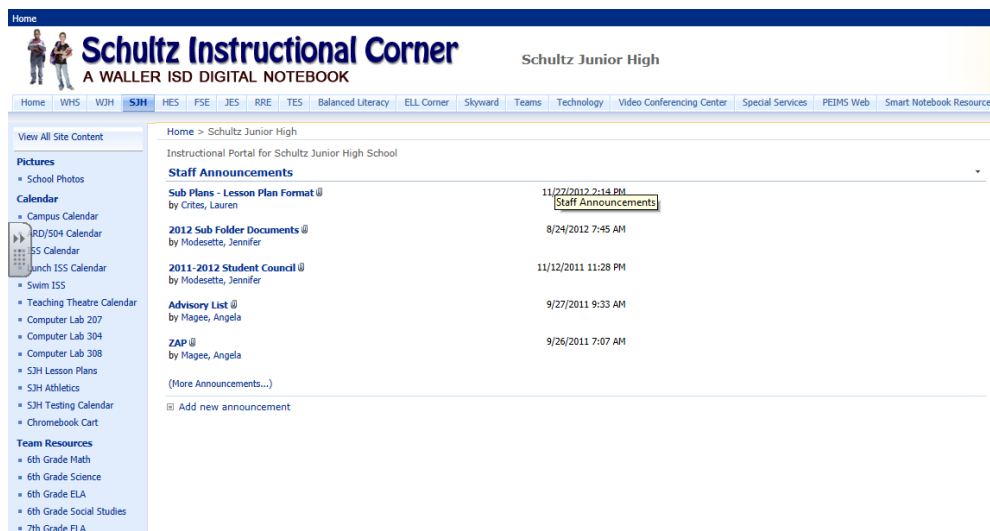

Each site is campus specific and used uniquely. Check with your campus and team on how to use the resource. Can be used to schedule labs, save files to share with your team, access important campus documents.