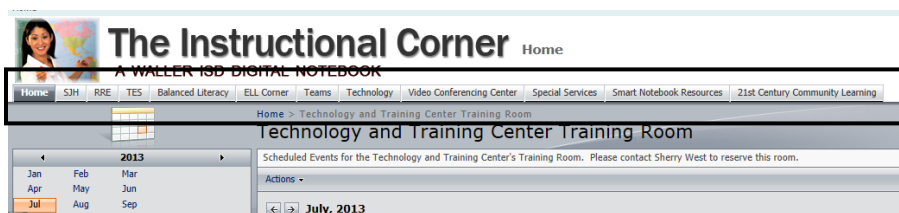

Each site is campus specific and used uniquely. Check with your campus and team on how to use the resource. Can be used to schedule labs, save files to share with your team, access important campus documents.